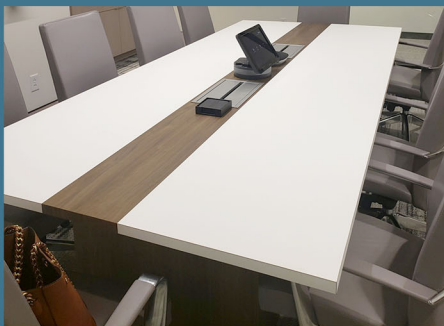

NEVERS IN FOCUS

CONFERENCE TABLE - 120" X 54", SNOW WHITE LAM TABLETOP W/ PINNACLE WALNUT CENTER STRIPE

AMERICANA COLLECTION TABLES: SAME PROPERTY, 3 FRESH LOOKS

CONFERENCE TABLE - 288" X 54"
PINNACLE WALNUT LAM TABLETOP & BASES

CONFERENCE TABLE - 168" X 54", 1" RECESSED SUB-TOP,
3CM CAMBRIA BRITANNICA QUARTZ SURFACE TABLETOP

THE VERSATILE CHOICE

Americana tables are our most popular table platform with their impressive hand-crafted quality and variety. Designers appreciate this line's ability to complement any commercial project's vision, from boardroom to conference room. In this case, the customer wanted consistency in their table's construction form, but also desired a distinctive presentation for different rooms.